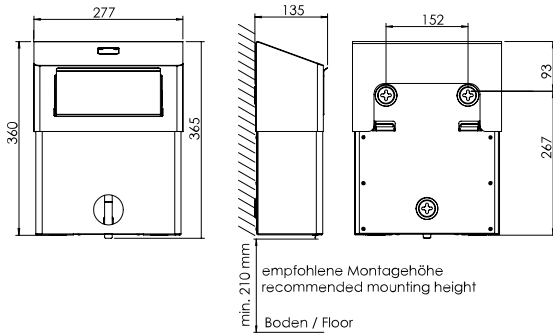

HWU 6

Maße in mm - Dimensions in mm

References

airports, train stations, schools, kindergardens, hotels, restaurants, commercial kitchen, food processing areas, prisons, exhibitions, conference centres, shopping centres, fitness and sports centres, industry, laboratories, administration facilities

Usage examples

washrooms, toilets, baths

Technical data

Waste bin type:	hygienic waste bin
Housing:	Stainless steel, matte black powder coated (RAL 9005)
Filling volume (liter):	6 liter
Hygienic bag type:	poly bags
Mounting:	Wall mounting with 3 screws and wall plugs
Cleaning:	manual wipe disinfection, not dishwashersafe, not autoclavable
Warranty:	5 years
Dimensions (W x H x D) in mm:	277x365x135